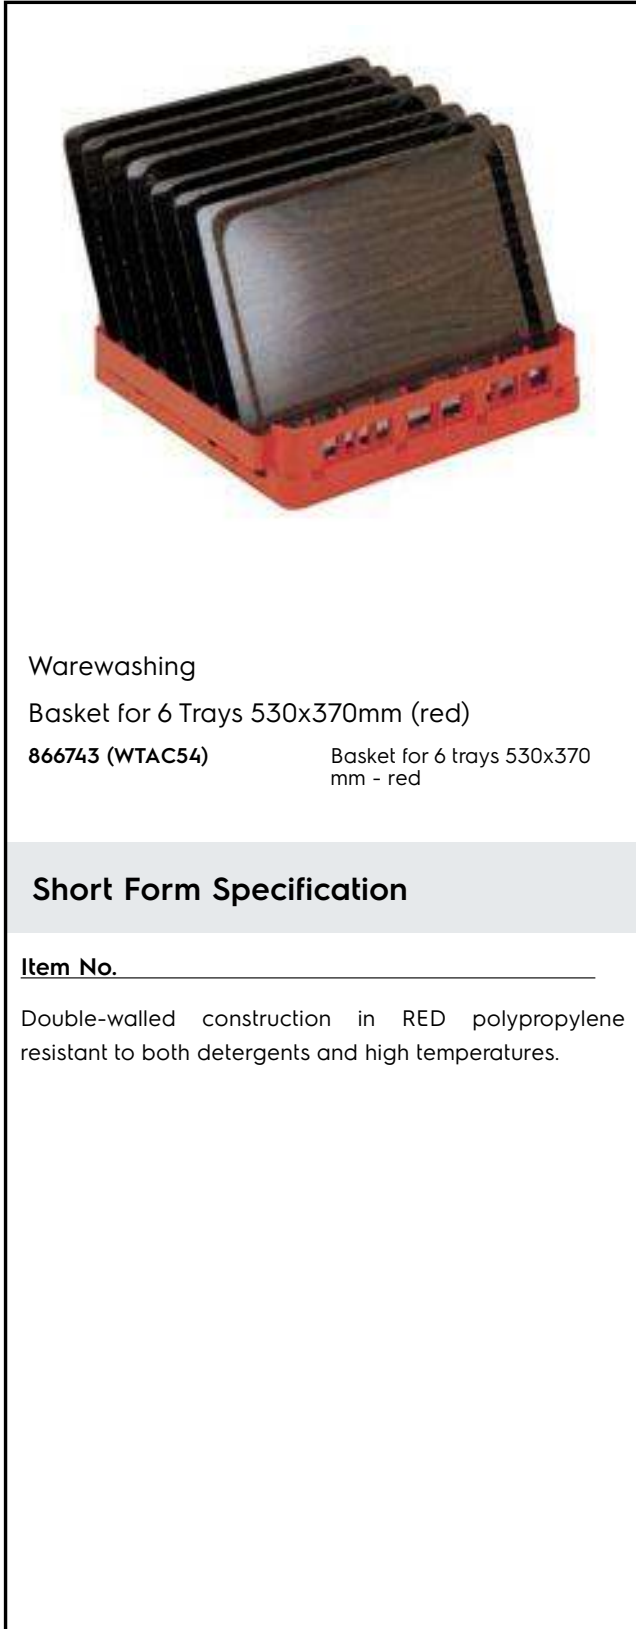

Warewashing

Basket for 6 Trays 530x370mm (red)

866743 (WTAC54)

Basket for 6 trays 530x370 mm - red

Short Form Specification

Item No. _____

Double-walled construction in RED polypropylene resistant to both detergents and high temperatures.